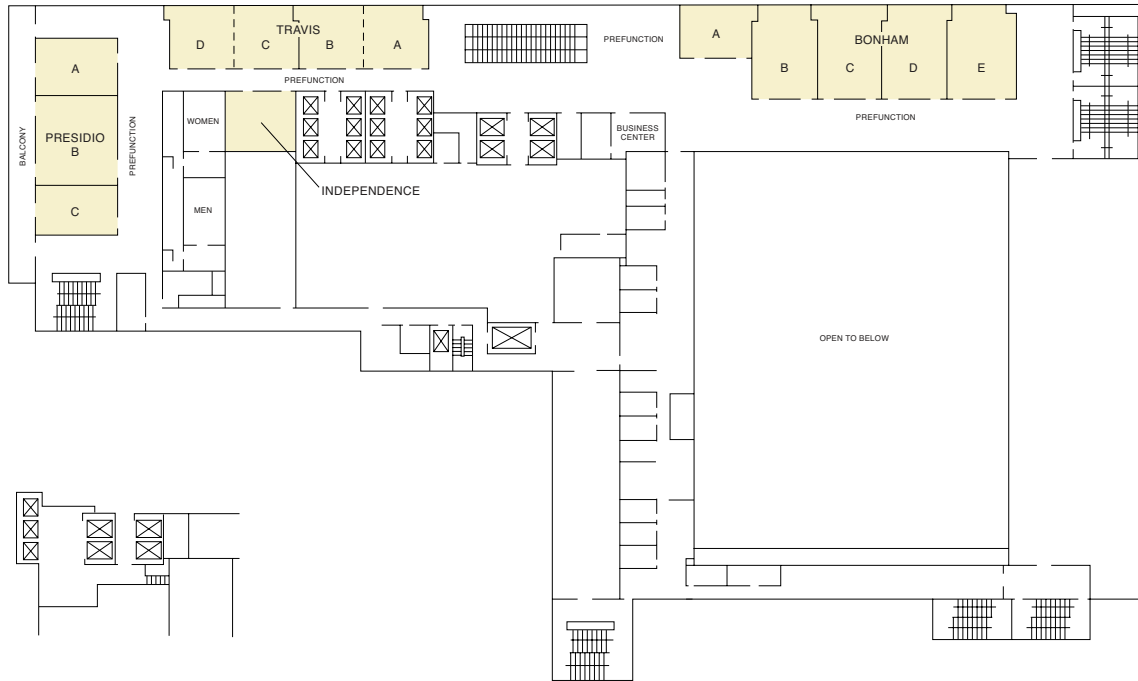

Grand Hyatt San Antonio

DIRECTIONS

From San Antonio International Airport: Take 281 South, exit Commerce Street, turn right on Commerce to Bowie Street and turn left. Hotel is straight ahead.

SECOND LEVEL

Grand Hyatt San Antonio

FLOORPLANS

THIRD LEVEL

FOURTH LEVEL