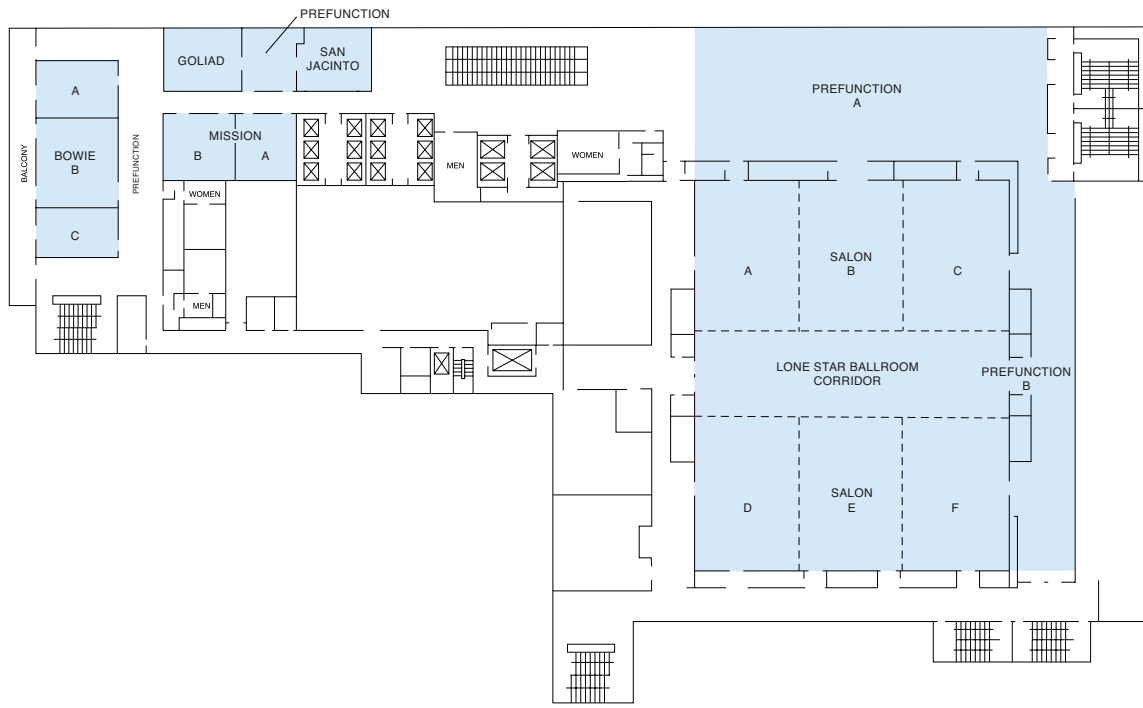

Grand Hyatt San Antonio

DIRECTIONS

From San Antonio International Airport: Take 281 South, exit Commerce Street, turn right on Commerce to Bowie Street and turn left. Hotel is straight ahead.

SECOND LEVEL

Grand Hyatt San Antonio

FLOORPLANS

THIRD LEVEL

FOURTH LEVEL